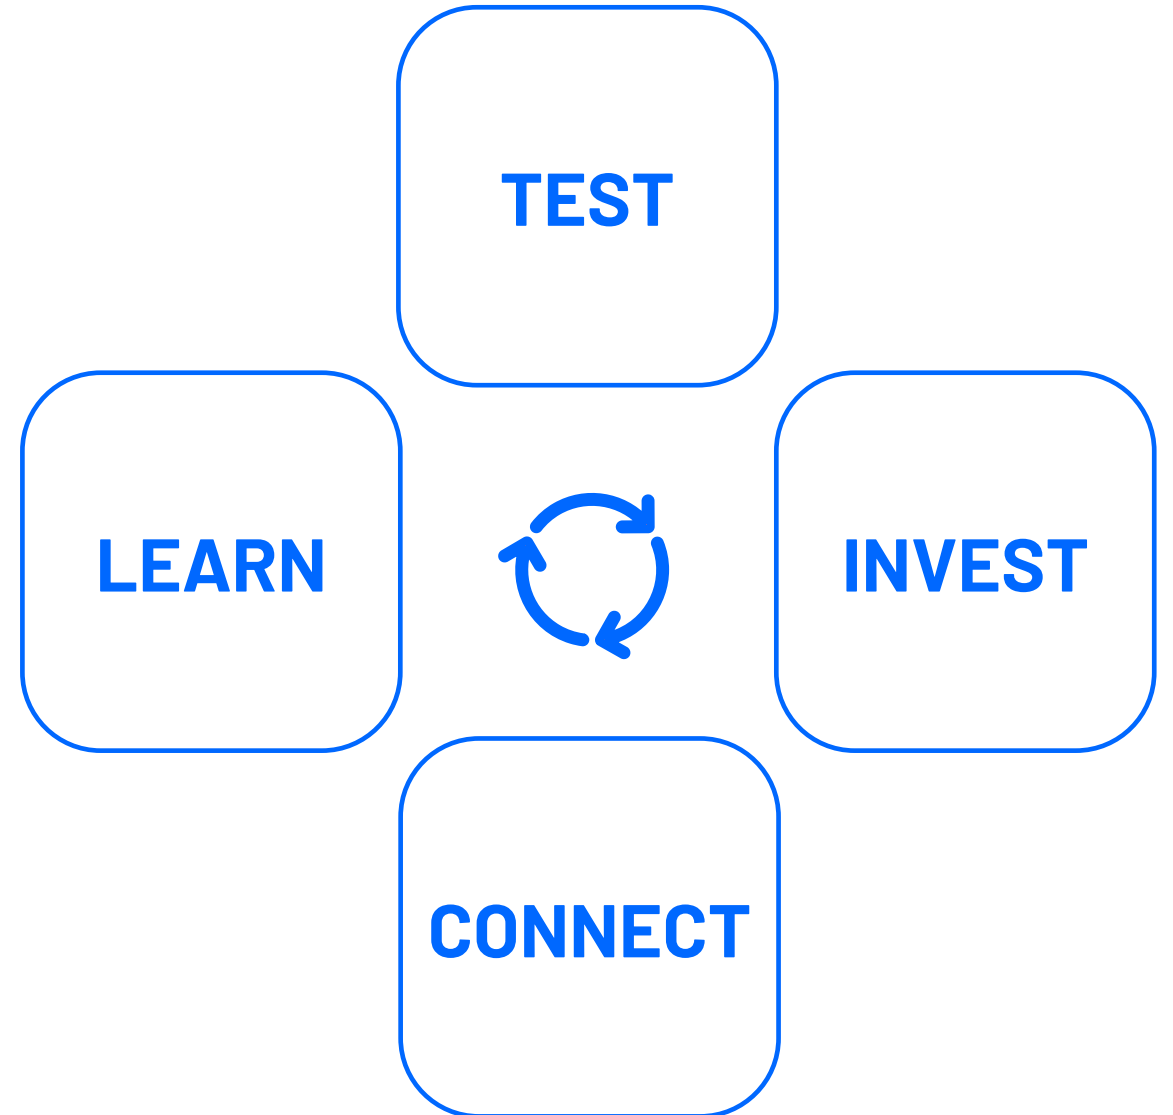

EDIH

European
Digital Innovation
Hub Thuringia